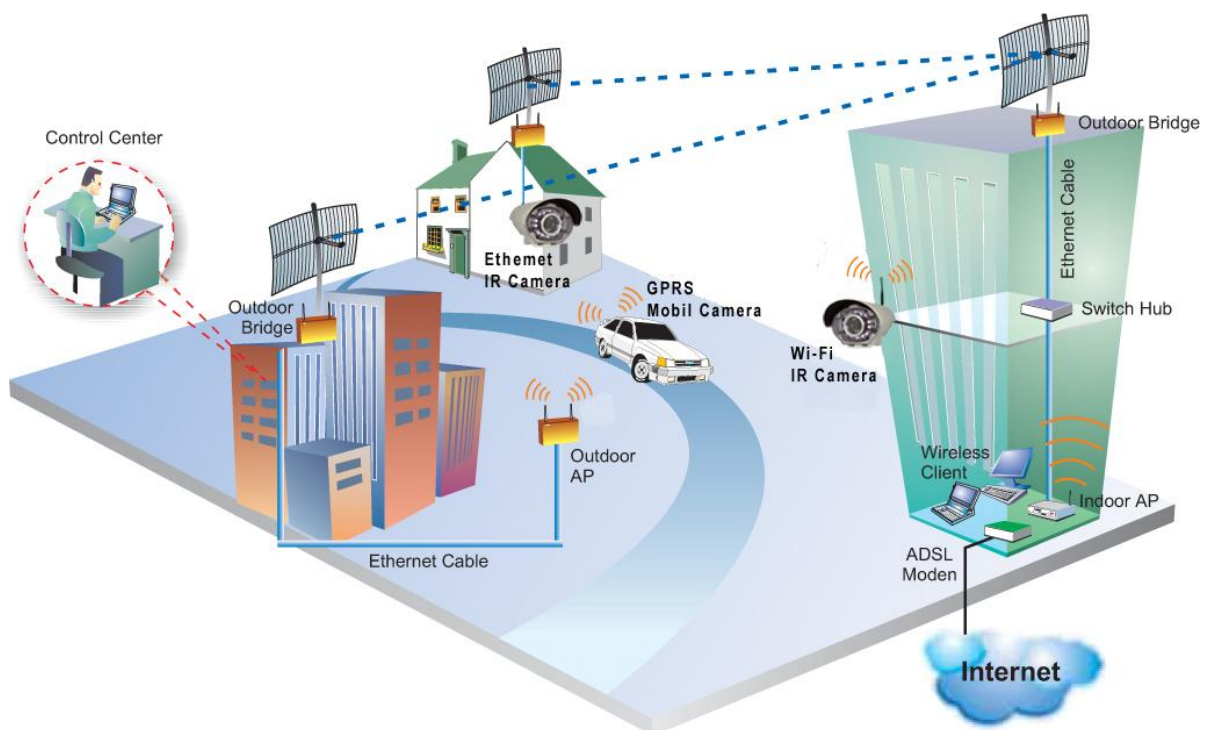

Hospital Outdoor Bridging