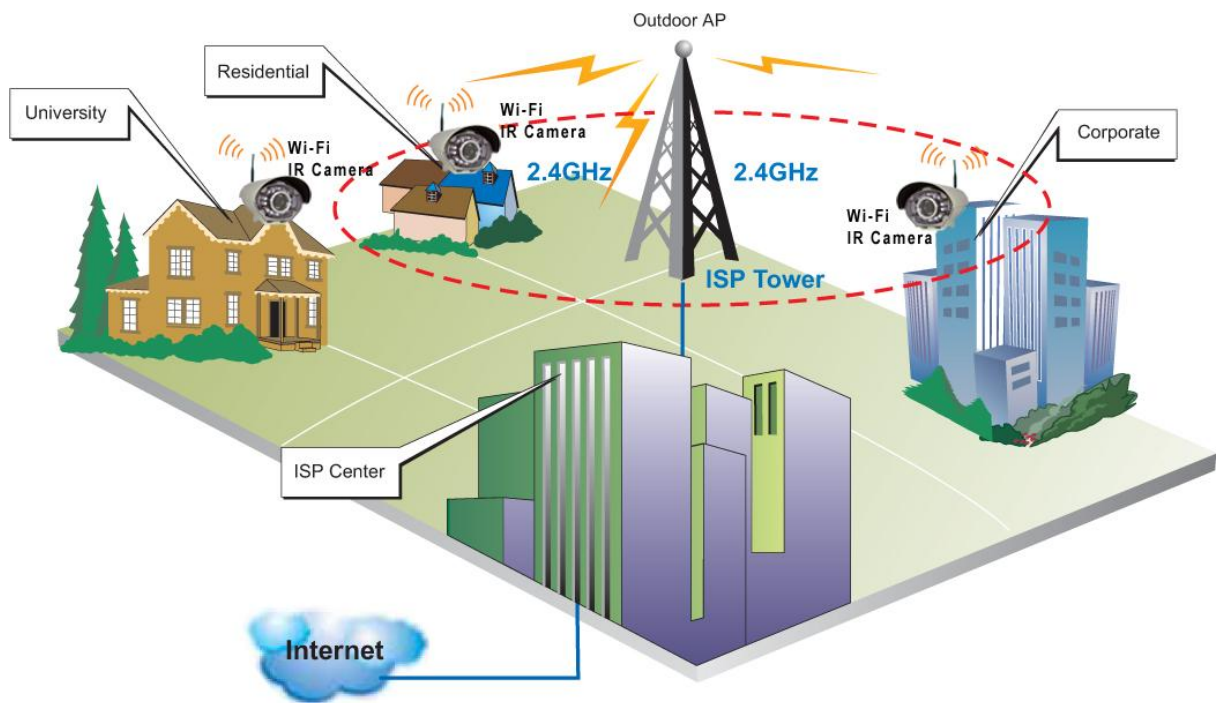

Last Mile Solution